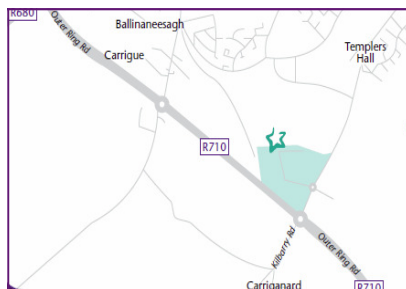

Where we are...
Easy to find, just 1
minute from the Outer
Ring Road and 1 mile
from the Cork Road

Sat-Nav Co-Ordinates:

YOU'LL BE AMAZED WHAT MORE WE CAN DO TOGETHER!

AT HOME

Did you know that Greenstar provides a refuse and recycling collection service for your home? We have the Lowest Prices in Waterford city! So make your home a Greenstar home with this range of services: